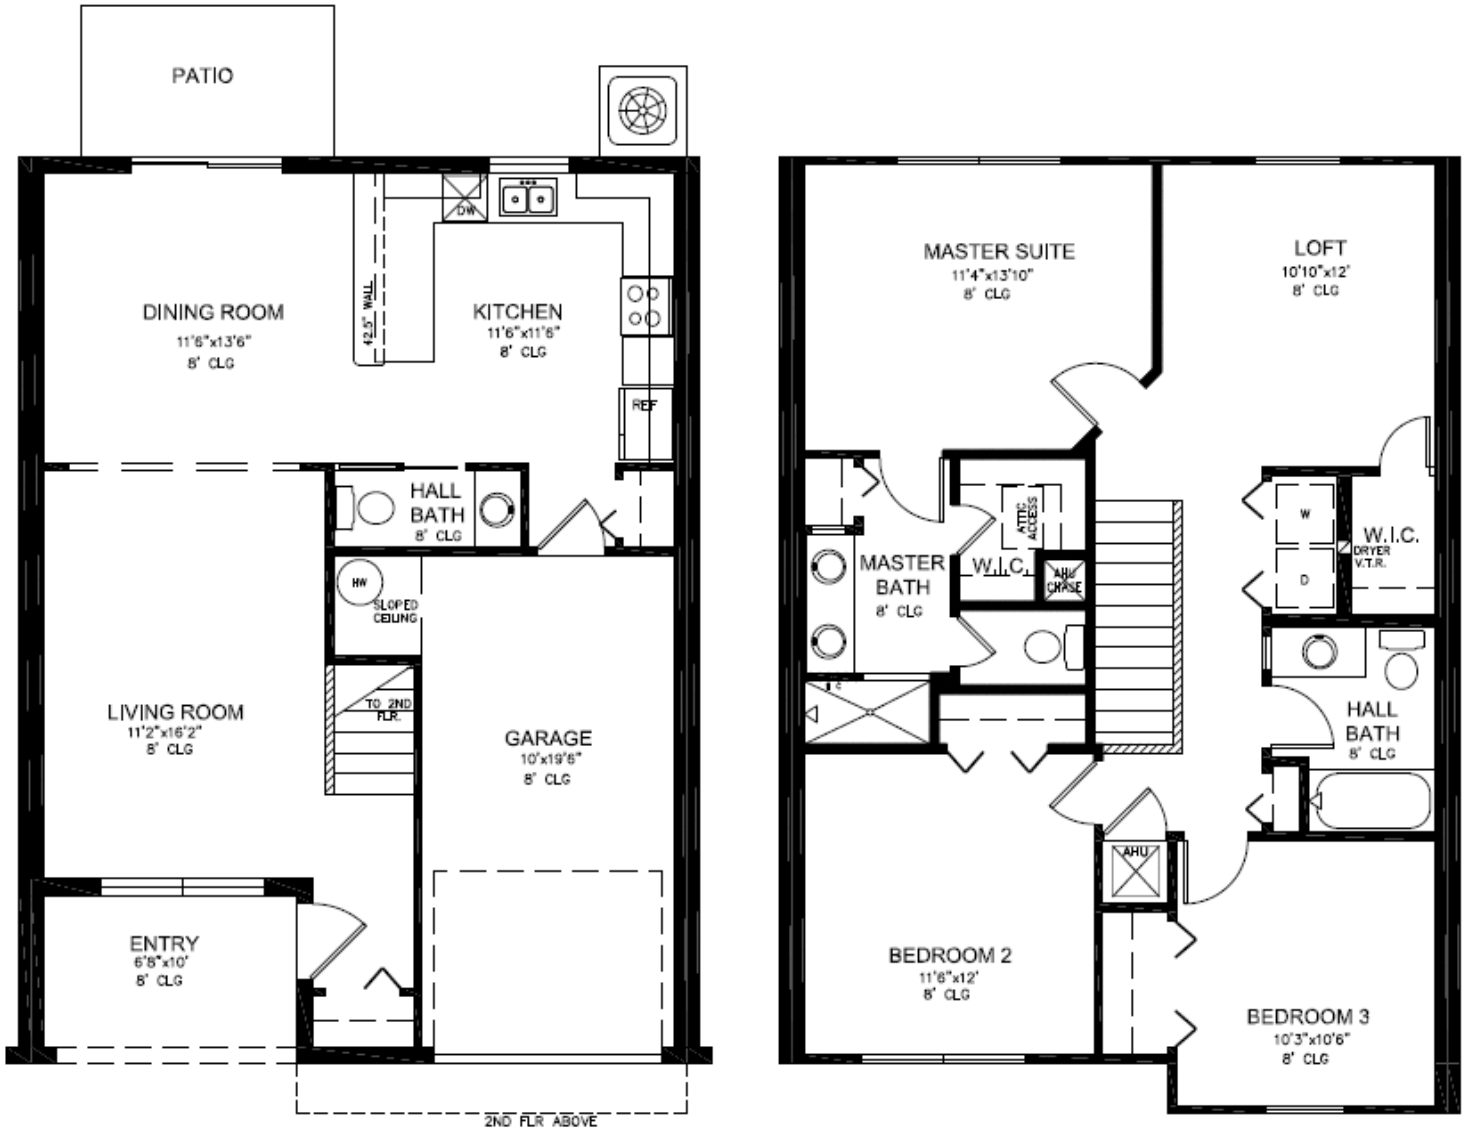

THE LANDINGS at Dossey Oaks

Sycamore

1581 Sq. Ft. • 3 Bed with Loft • 2.5 Bath

1ST FLR LIVING	654 S.F.
2ND FLR LIVING	927 S.F.
TOTAL LIVING	1581 S.F.
GARAGE	212 S.F.
ENTRY PORCH	70 S.F.
TOTAL	1863 S.F.
PATIO SLAB	60 S.F.