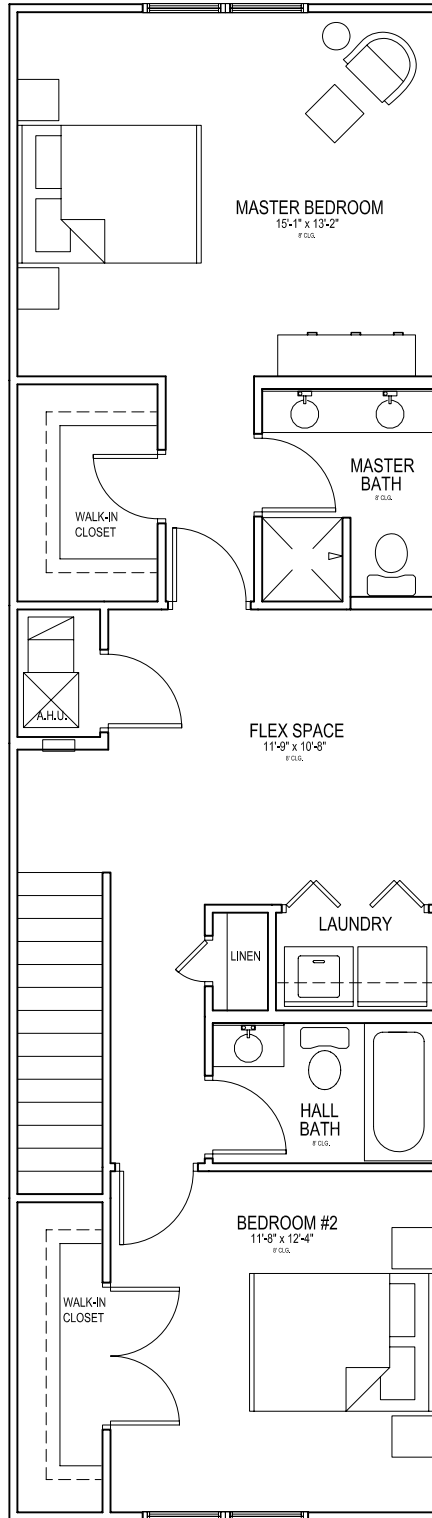

THE SEDONA

1st FLOOR	700
2nd FLOOR	861
TOTAL LIVING	1561
LANAI/STORAGE	116
ENTRY	41
TOTAL AREA	1718

LAUREL MEADOWS TOWNHOMES

BARTOW, FLORIDA