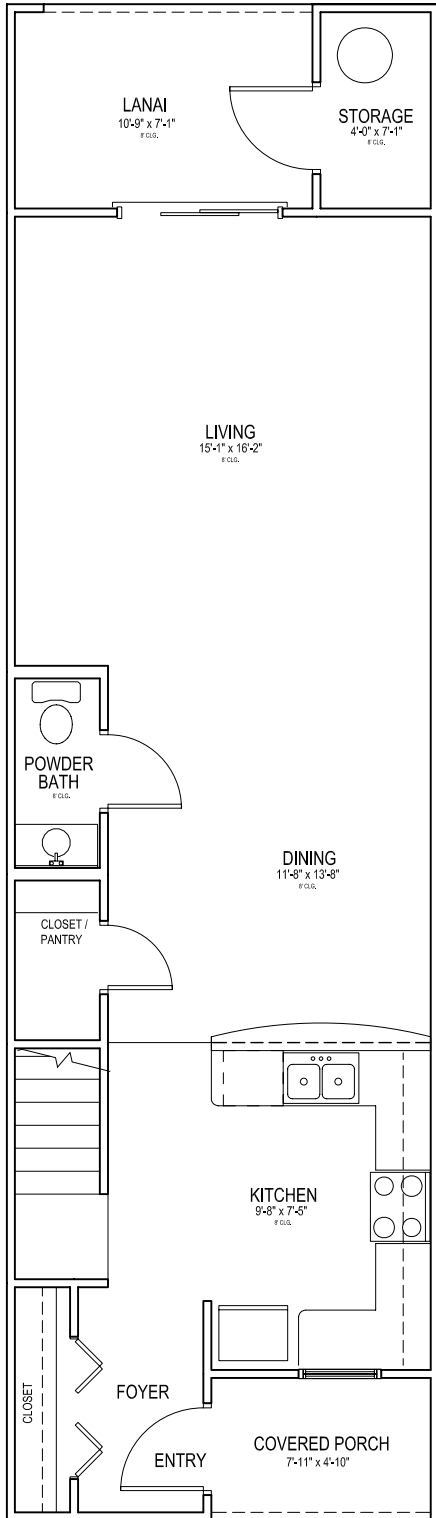

THE SEDONA

1st FLOOR	700
2nd FLOOR	861
TOTAL LIVING	1561
LANAI/STORAGE	116
ENTRY	41
TOTAL AREA	1718

LAUREL MEADOWS TOWNHOMES

BARTOW, FLORIDA