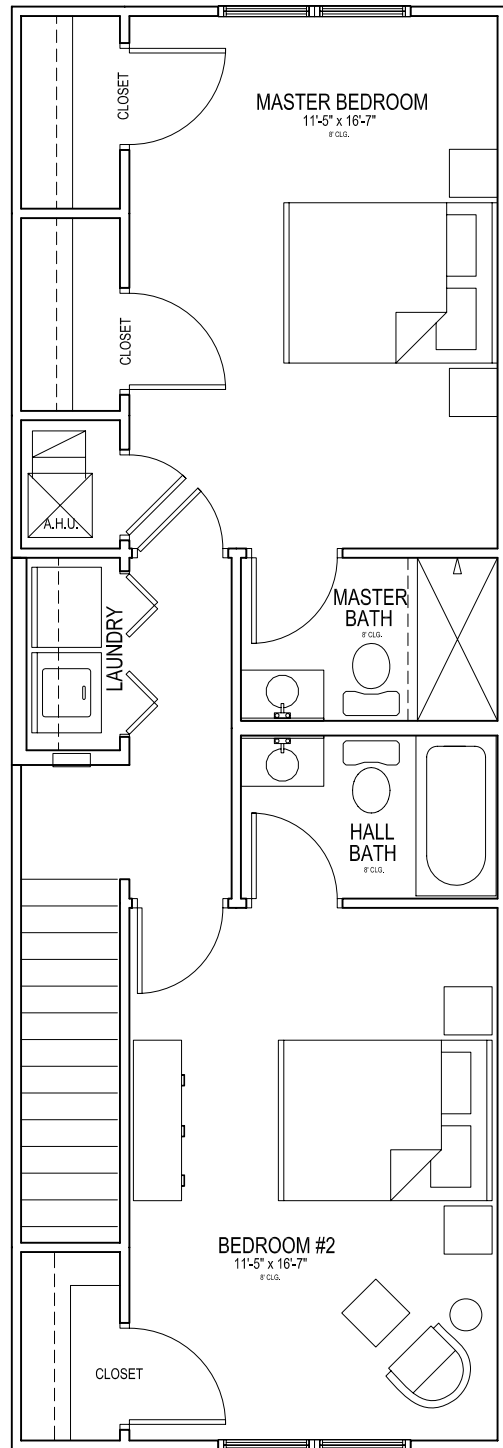

THE SCOTTSDALE

1st FLOOR	580
2nd FLOOR	694
TOTAL LIVING	1274
LANAI/STORAGE	114
ENTRY	27
TOTAL AREA	1415

LAUREL MEADOWS TOWNHOMES

BARTOW, FLORIDA