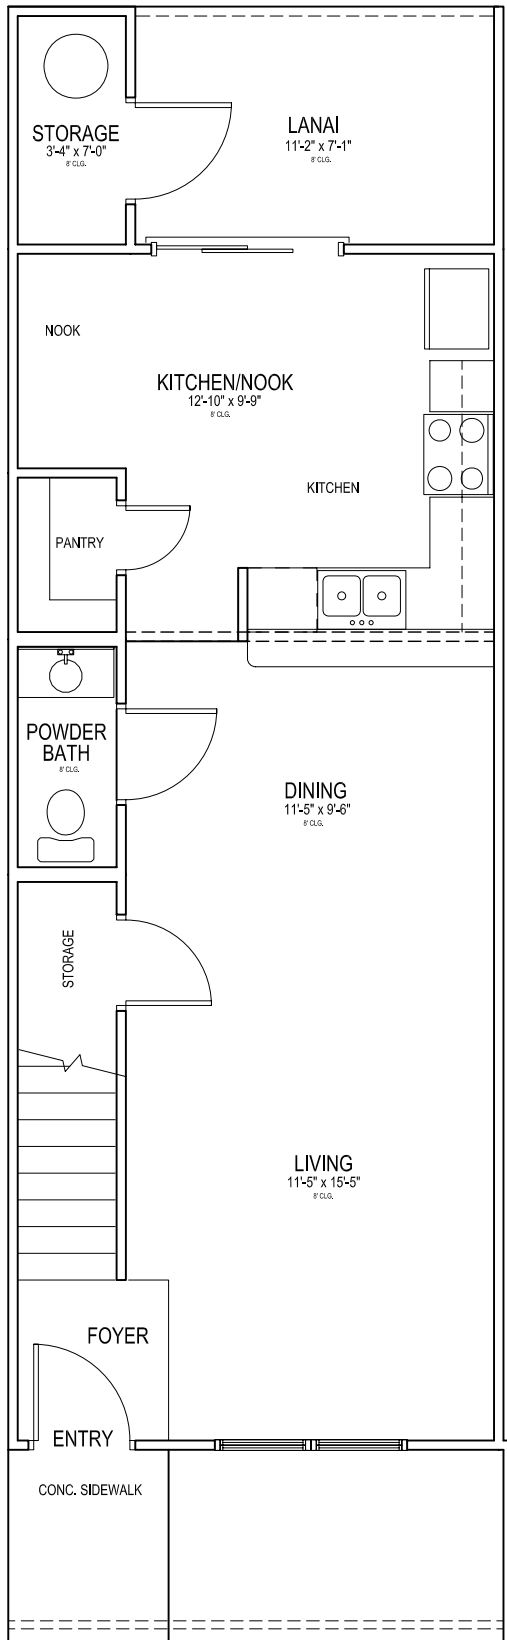

THE SCOTTSDALE

1st FLOOR	580
2nd FLOOR	694
TOTAL LIVING	1274
LANAI/STORAGE	114
ENTRY	27
TOTAL AREA	1415

LAUREL MEADOWS TOWNHOMES

BARTOW, FLORIDA